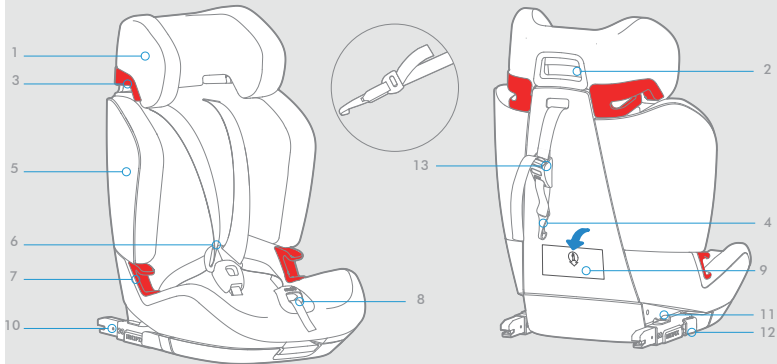

instructions 010

nado[®]

ENGLISH

11

2a

9 kg-18 kg (76-105cm)

2b

15 Kg - 36 kg (105-135 cm)

1. INSTALLING THE SAFETY SEAT

Installation from 9 kg up to 18 kg (76-105cm):

1a. Slide the Isofix anchors (11) to their maximum length by turning the lever (13). Do this on both sides of the seat.

1b. Open the cover (4) and take the top tether connector out (14).